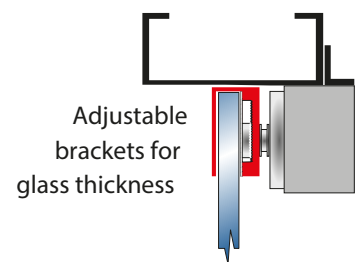

Accessories

MX-HDB-352D

Glass Door Mounting Brackets
Single

MX-6GD-KIT

Glass Door Armature
Mounting Kit

MX-6IDM-KIT

Top Jamb
Mounting Kit For Inswing Doors

MX-1HDB

Universal Glass Door Mounting Kit
Single

MX-2HDB

Universal Glass Door Mounting Kit
Double, 2 Single Kits

Field Installed Option Kits

MX-80D

Door Position Sensor Module:
for double EMLocks

MX-10AT

Adjustable Timer Input Module:
for single or double EmLocks