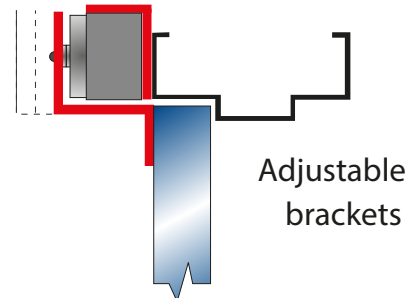

MX-TJM82-KIT

Top Jamb Mounting Brackets
Double