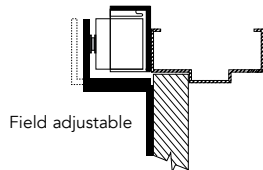

Accessories

MX-HDB-352D

Glass Door Mounting Brackets
Single

MX-6GD-KIT

Glass Door Armature
Mounting Kit

MX-6IDM-KIT

Top Jamb
Mounting Kit For Inswing Doors

MX-1HDB

Universal Glass Door Mounting Kit
Single

MX-2HDB

Universal Glass Door Mounting Kit
Double, 2 Single Kits

Field Installed Option Kits

MX-80D

Door Position Sensor Module:
for double EMLocks

MX-10AT

Adjustable Timer Input Module:
for single or double EmLocks

MX-10DS

Door Position Sensor Module:
for double EMLocks

Accessories

MX-TJM1-KIT

Top Jamb Mounting Brackets
Single

MX-TJM2-KIT

Top Jamb Mounting Brackets
Double

MX-TJM81-KIT