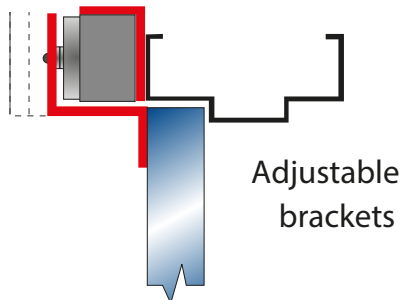

Universal Glass Door Mounting Kit
Single

MX-2HDB

Universal Glass Door Mounting Kit
Double, 2 Single Kits

Field Installed Option Kits

MX-80D

Door Position Sensor Module:
for double EMLocks

MX-10AT

Adjustable Timer Input Module:
for single or double EmLocks

MX-10DS

Door Position Sensor Module:
for double EMLocks

Accessories

MX-TJM1-KIT

Top Jamb Mounting Brackets
Single

MX-TJM2-KIT

Top Jamb Mounting Brackets
Double

MX-TJM81-KIT