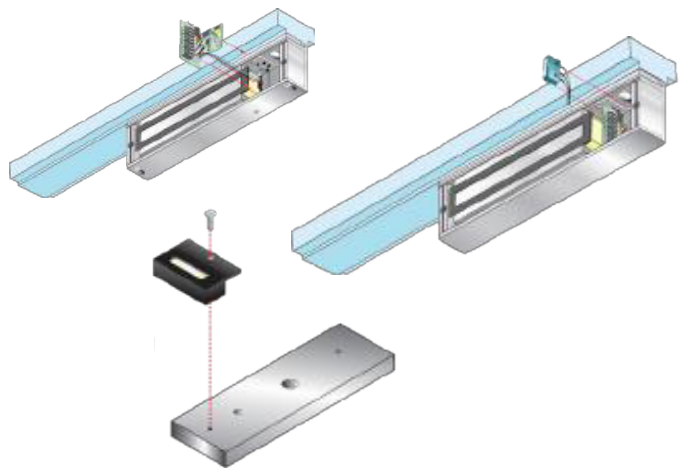

Accessories

MX-HDB-352D

Glass Door Mounting Brackets
Single

MX-6GD-KIT

Glass Door Armature
Mounting Kit

MX-6IDM-KIT

Top Jamb
Mounting Kit For Inswing Doors

MX-1HDB

Universal Glass Door Mounting Kit
Single

MX-2HDB

Universal Glass Door Mounting Kit
Double, 2 Single Kits

Field Installed Option Kits

MX-80D

Door Position Sensor Module:
for double EMLocks

MX-10AT

Adjustable Timer Input Module:
for single or double EmLocks

MX-10DS

Door Position Sensor Module:
for double EMLocks

Accessories

MX-TJM1-KIT

Top Jamb Mounting Brackets
Single

MX-TJM2-KIT

Top Jamb Mounting Brackets
Double

MX-TJM81-KIT

Top Jamb Mounting Brackets
Single

MX-TJM82-KIT

Top Jamb Mounting Brackets
Double

MX-TJM350-KIT

Top Jamb Mounting Brackets
Single

MX-TJM352-KIT

Top Jamb Mounting Brackets
Double

MX-TJM62-KIT