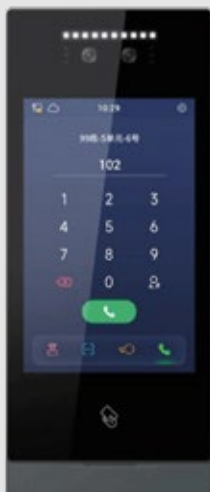

MX-IO-101-G-IC

7" GEM Face Recognition Outdoor Station (2MP Camera)DC24V

Standard TCP/IP with face recognition function, resolution 1024*600, CMOS camera with 2 mega pixels, visual angle 123 , 7" TFT with advanced GUI, IC card, support 48V POE switch, door status detection, normal-close/open