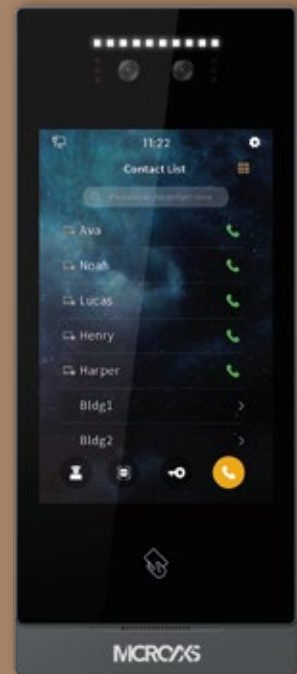

SIP INTERCOM

SIP VIDEO INTERCOM

Based on the SIP protocol, MICROAXS has introduced the video intercom system products, which include indoor monitors, outdoor stations, mini outdoor stations, guard units, and a mobile app that enables remote operation. These products support both point-to-point SIP intercom and cloud intercom, utilizing the SIP server. Experience the seamless integration of SIP protocol VDP