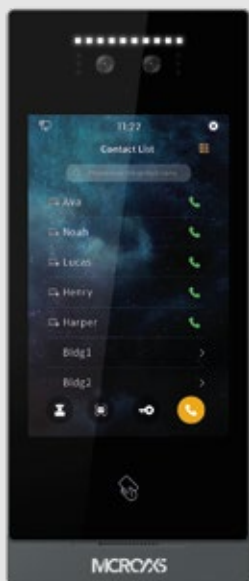

### 7" SIP IP Indoor Monitor (48V)

DC 24V (support standard 48V POE switch), intercom function, 8 defense zones, doorbell function available, RTSP for IP camera integration, resident list, black/white list setting, voice message setting for visitor, smart home integration, built-in multi-language, WIFI connection for cloud intercom, compatible to 3rd party products. Dimension: 182\*119\*14.50mm Available color: Black