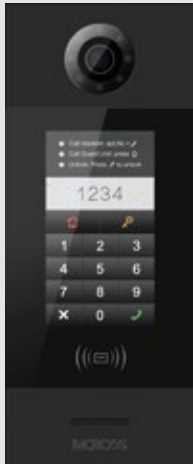

MX-IO-106-IC

7" Face Recognition Outdoor Station (2MP Camera)

DC24V(support 48V POE power supply),Standard TCP/IP with face recognition function, resolution 600*1024, CMOS camera with 2 mega pixels, visual angle 123 , 7" TFT with advanced GUI, IC card, support 48V POE switch, door status detection, normal-close/open